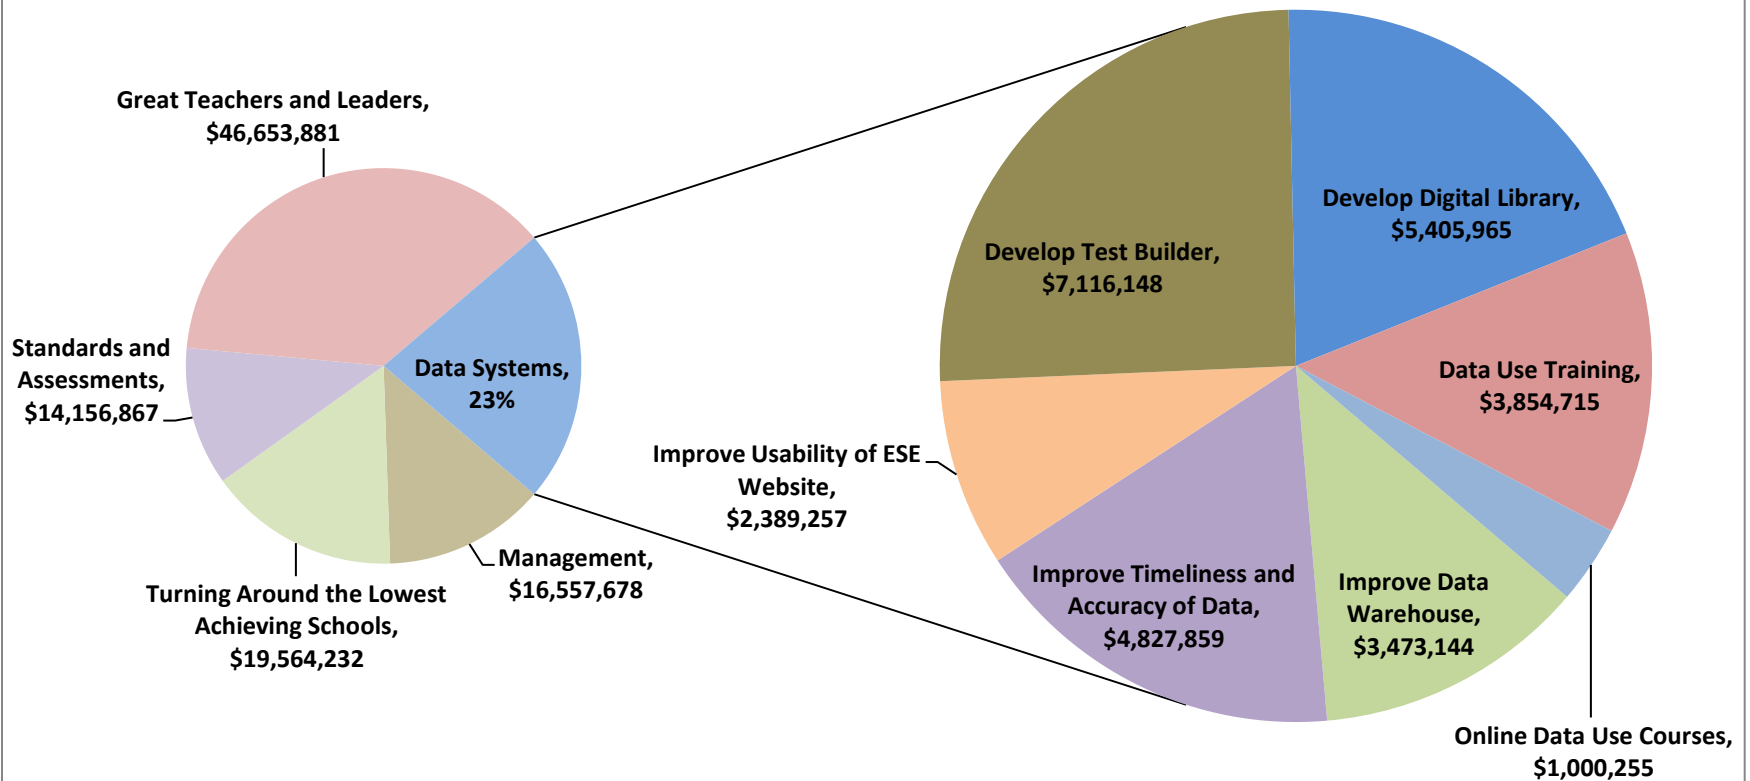

Race to the Top: Round 2 Budget Breakdown

Overall Budget

Race to the Top: Round 2 Budget Breakdown

Race to the Top: Round 2 Budget Breakdown

Standards and Assessments Breakout Graph

Race to the Top: Round 2 Budget Breakdown

Great Teachers and Leaders Breakout Graph

Race to the Top: Round 2 Budget Breakdown

Data Systems Breakout Graph

Race to the Top: Round 2 Budget Breakdown

Turning Around the Lowest Achieving Schools Breakout Graph

*Support for Innovation Schools is technically the sole budget entry for a sixth portion of the application

Race to the Top: Round 2 Budget Breakdown

Management Breakout Graph