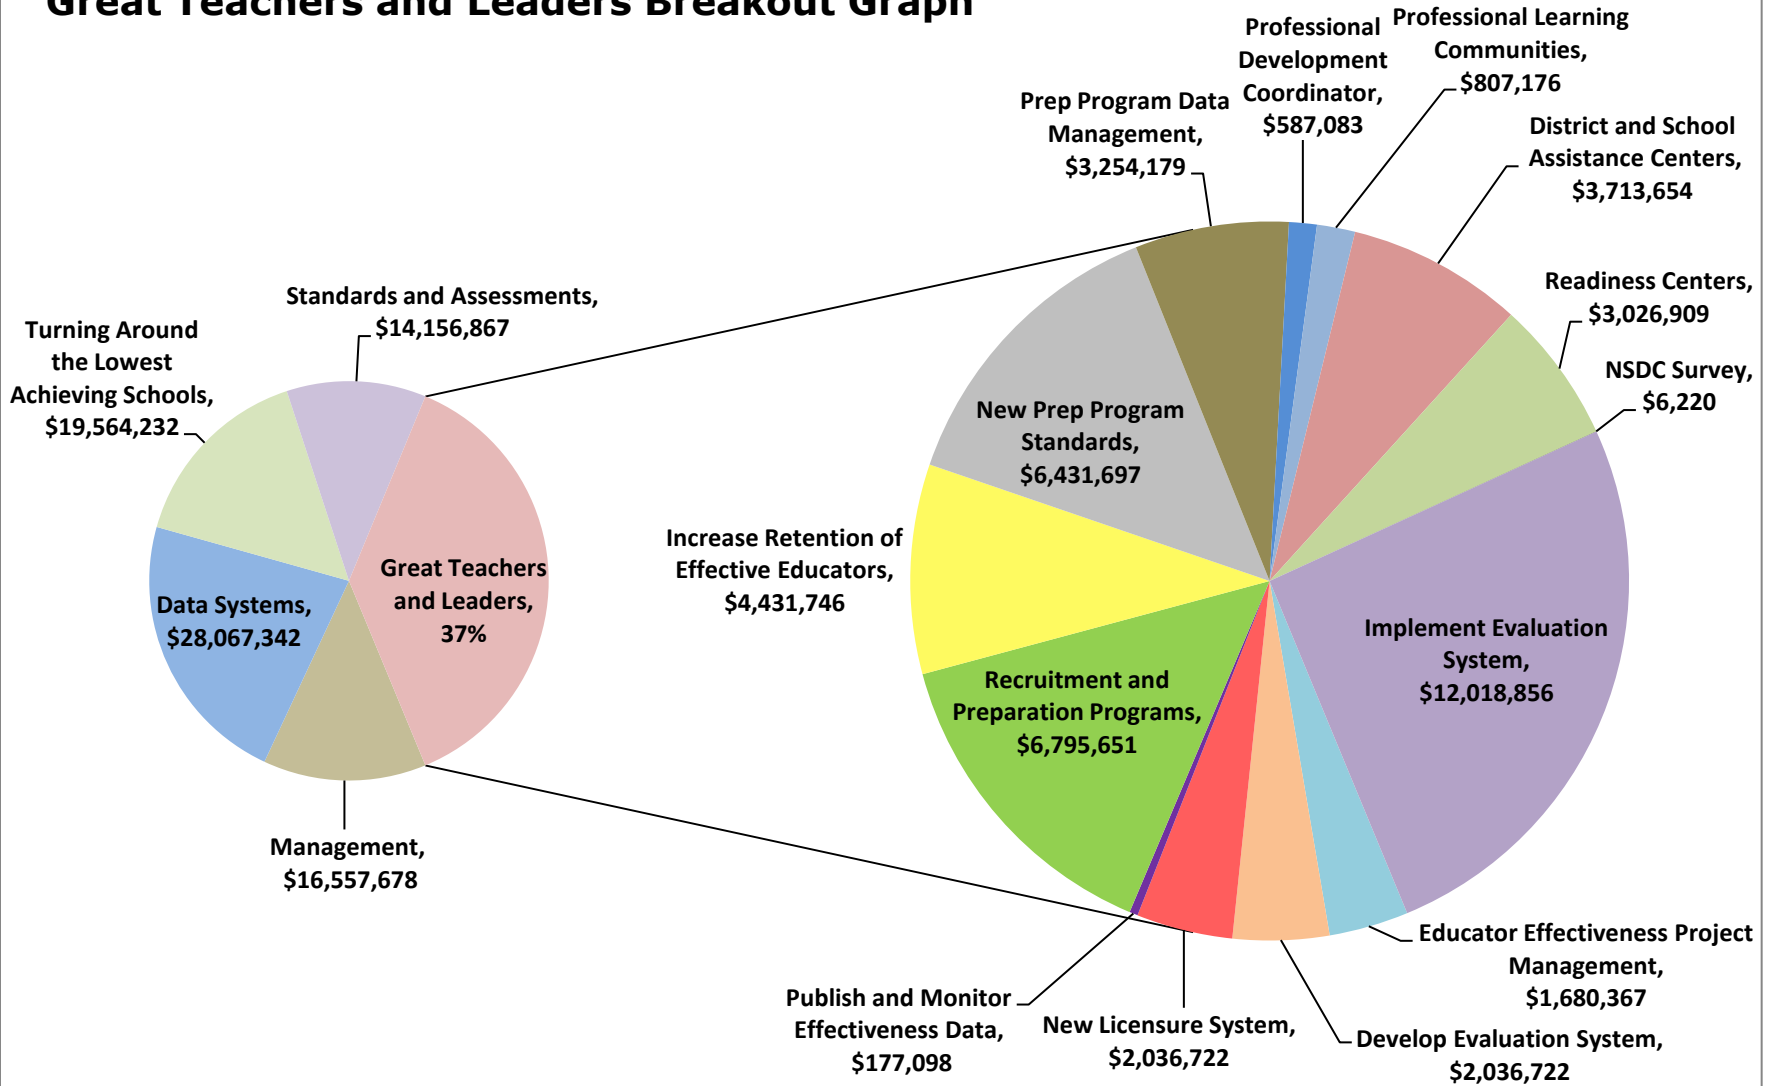

Race to the Top: Round 2 Budget Breakdown

Overall Budget

Race to the Top: Round 2 Budget Breakdown

Race to the Top: Round 2 Budget Breakdown

Standards and Assessments Breakout Graph

Race to the Top: Round 2 Budget Breakdown

Great Teachers and Leaders Breakout Graph

Race to the Top: Round 2 Budget Breakdown

Data Systems Breakout Graph

Race to the Top: Round 2 Budget Breakdown

Turning Around the Lowest Achieving Schools Breakout Graph

*Support for Innovation Schools is technically the sole budget entry for a sixth portion of the application

Race to the Top: Round 2 Budget Breakdown

Management Breakout Graph