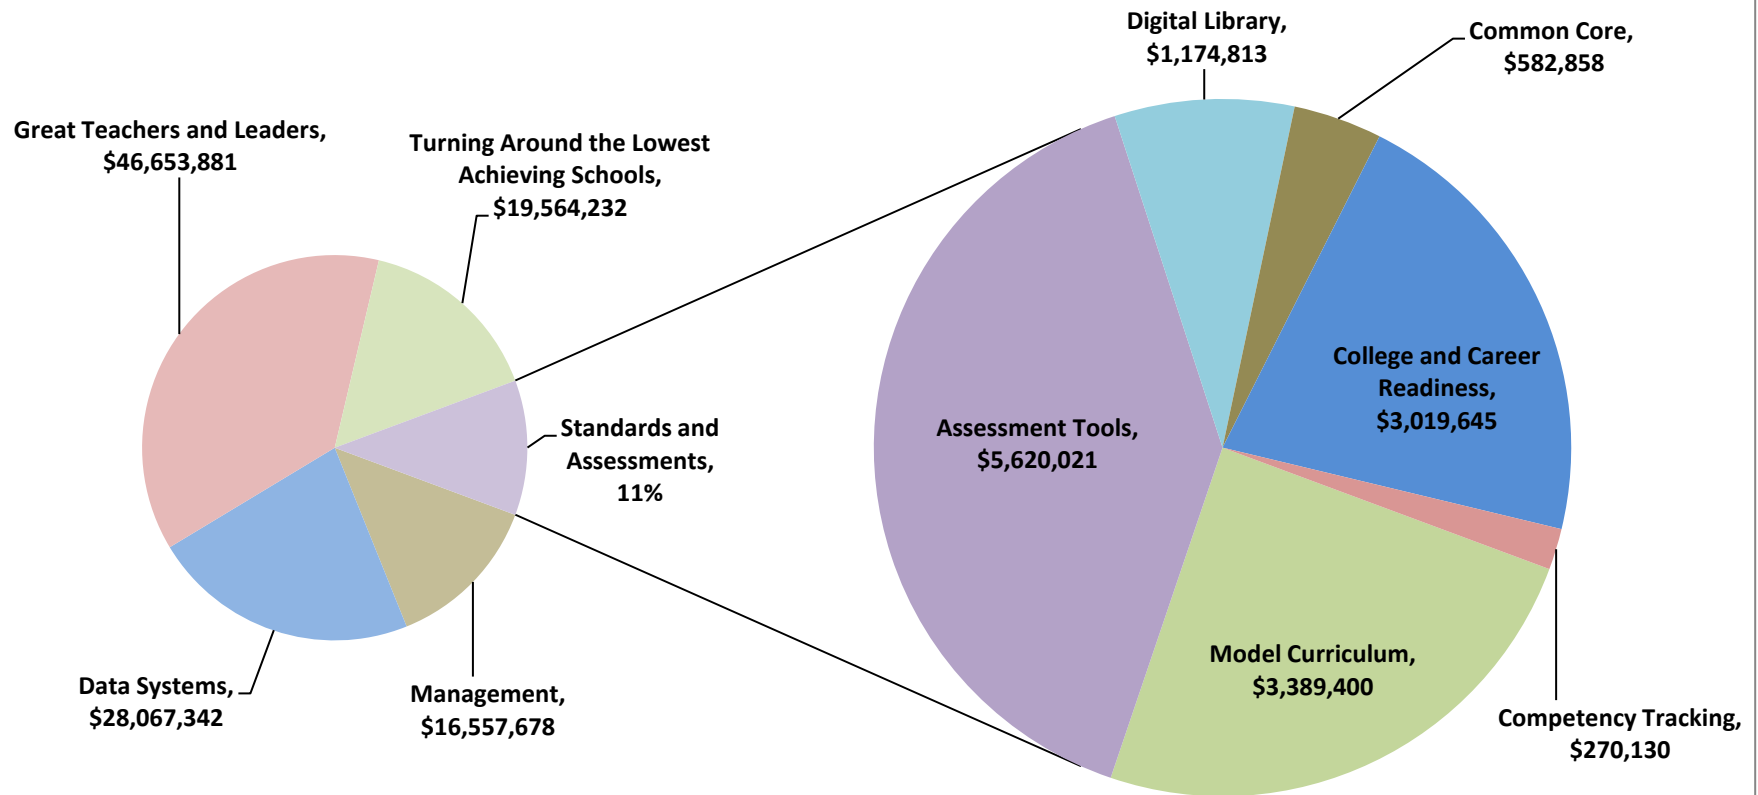

Race to the Top: Round 2 Budget Breakdown

Overall Budget

Race to the Top: Round 2 Budget Breakdown

Race to the Top: Round 2 Budget Breakdown

Standards and Assessments Breakout Graph

Race to the Top: Round 2 Budget Breakdown

Great Teachers and Leaders Breakout Graph

Race to the Top: Round 2 Budget Breakdown

Data Systems Breakout Graph

Race to the Top: Round 2 Budget Breakdown

Turning Around the Lowest Achieving Schools Breakout Graph

*Support for Innovation Schools is technically the sole budget entry for a sixth portion of the application

Race to the Top: Round 2 Budget Breakdown

Management Breakout Graph