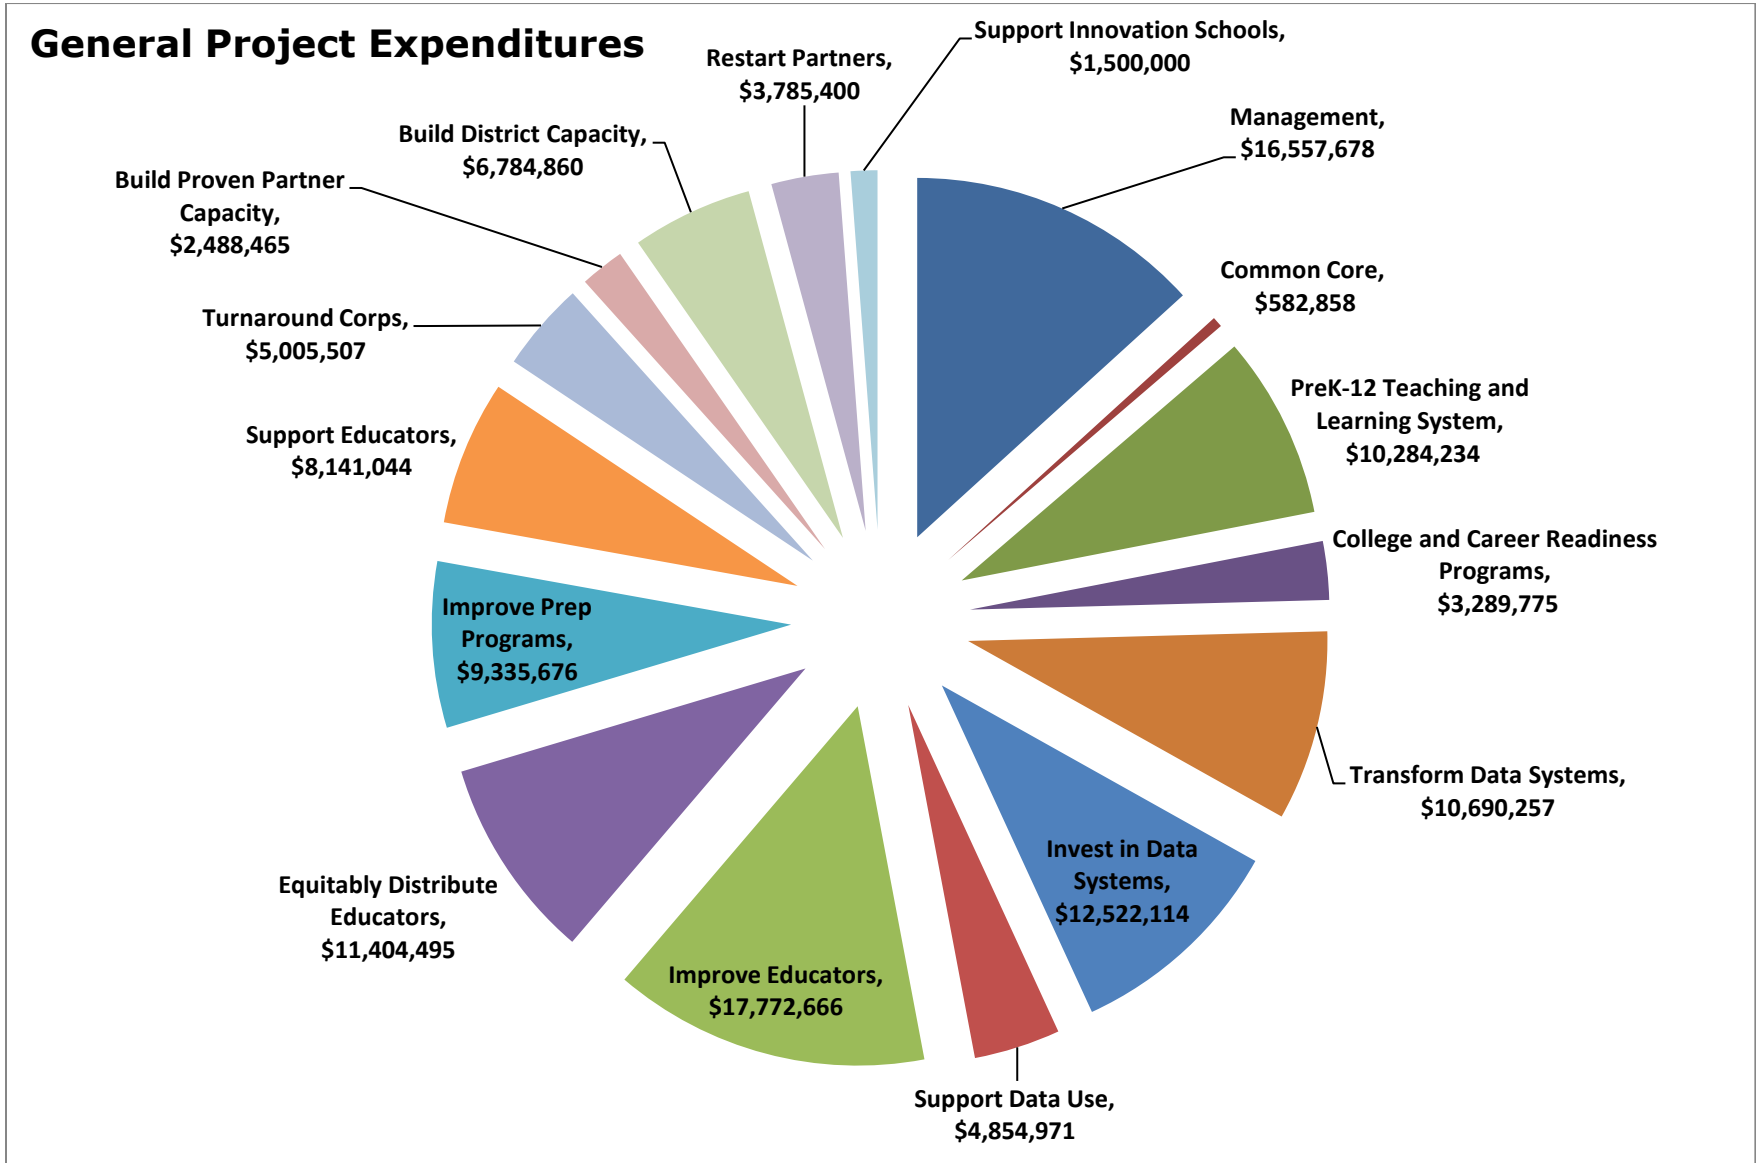

Race to the Top: Round 2 Budget Breakdown

Overall Budget

Race to the Top: Round 2 Budget Breakdown

Race to the Top: Round 2 Budget Breakdown

Standards and Assessments Breakout Graph

Race to the Top: Round 2 Budget Breakdown

Great Teachers and Leaders Breakout Graph

Race to the Top: Round 2 Budget Breakdown

Data Systems Breakout Graph

Race to the Top: Round 2 Budget Breakdown

Turning Around the Lowest Achieving Schools Breakout Graph

*Support for Innovation Schools is technically the sole budget entry for a sixth portion of the application

Race to the Top: Round 2 Budget Breakdown

Management Breakout Graph